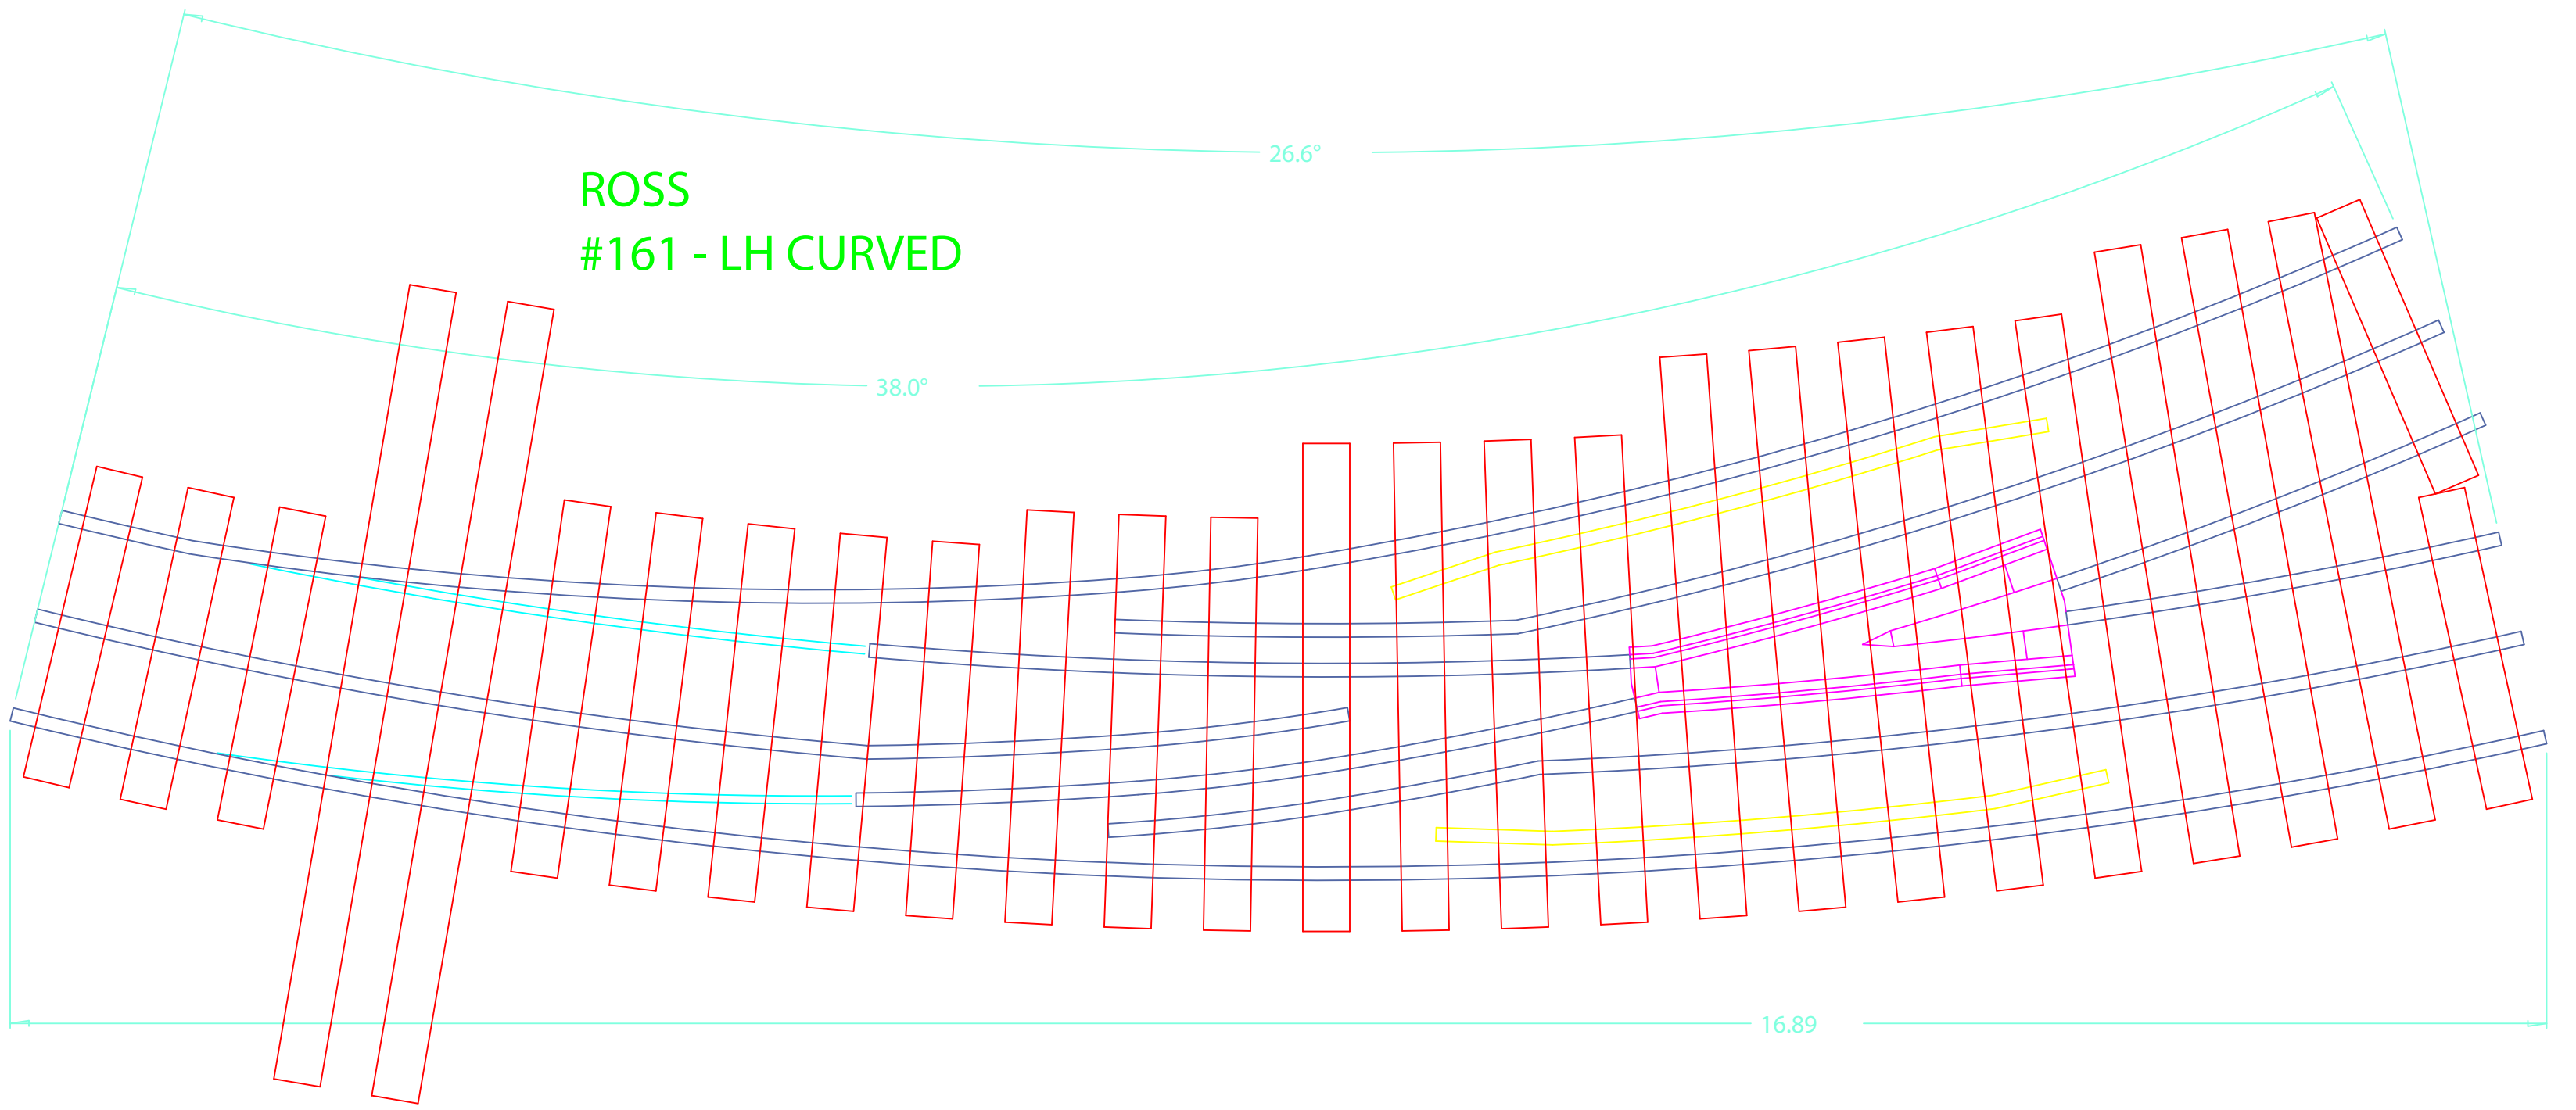

ROSS
#161 - LH CURVED

ROSS
#160 - RH CURVED